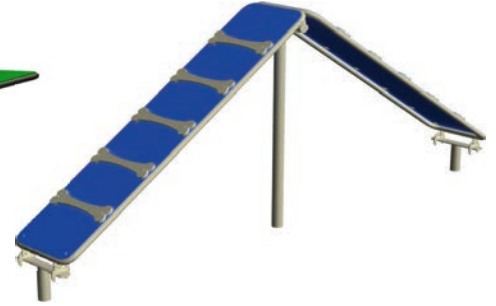

Classic Favorites

Stepping Cluster \$954
115.75" L, 15" W, 34" H

Starter Platform \$659
41.25" L, 38" W, 11.25" H

Tunnel Run \$926
49" L, 39.75" W, 41" H

Sky Crossing \$2579
211.5" L, 17.25" W, 50.25" H

Teeter Totter \$920
95.25" L, 29.5" W, 32.75" H

Adventure Peak \$2239
124.5" L, 17.25" W, 63.5" H

Innovative New Designs

Tug-Around \$948
35" L, 35" W, 66.25" H

Ramp and Steps \$1930
164" L, 25.5" W, 45.75" H

Stepping Riser \$683
86.75" L, 12.5" W, 33.5" H