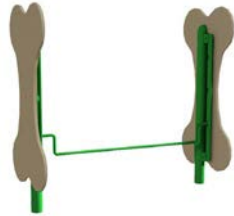

Adventure Peak \$2239
124.5" L, 17.25" W, 63.5" H

Innovative New Designs

Tug-Around \$948
35" L, 35" W, 66.25" H

Ramp and Steps \$1930
164" L, 25.5" W, 45.75" H

Stepping Riser \$683
86.75" L, 12.5" W, 33.5" H

Choose from these attractive color options.

Blue

Green

Build Your Own Pet Park
ValetLiving.com/BYOP

Leash Post \$341
23" L, 23" W, 41" H

6-foot Bench \$750
72" L, 22" W, 35" H

Hoop Jump \$557
54.75" L, 6" W, 54.75" H

Rules Sign \$441
23" L, 2.25" W, 78.5" H

Pet Waste Station \$289
13.5" L, 9.5" W, 77.25" H

Adjustable Jump \$819
47.25" L, 19.25" W, 54.5" H

Trash Container \$735
23.5" L, 23.5" W, 30" H

Dog Park Kits big to small — great values in all!