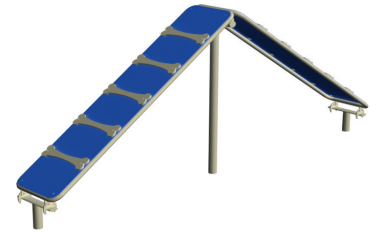

Classic Favorites

Stepping Cluster \$ 838.50
115.75" L, 15.94" W, 34" H

Starter Platform \$581.75
31.91" L, 37.91" W, 12" H

Tunnel Run \$942.50
43.31" L, 33" W, 41.14" H

Sky Crossing \$2,258.75
210.24" L, 17.24" W, 31.5" H

Teeter Totter \$819
95.06" L, 17.32" W, 21.06" H

Adventure Peak \$1,849.25
123.11" L, 17.24" W, 71.42" H

Innovative New Designs

Tug-Around \$913.25
34.92" L, 1.89" W, 47.52" H

Stepping Riser \$659.75
78.74" L, 12.6" W, 15.43" H