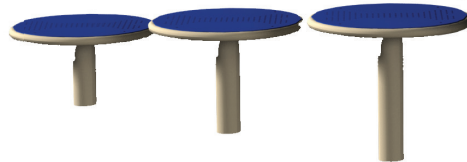

Classic Favorites

Stepping Cluster \$ 838.50
115.75" L, 15.94" W, 34" H

Starter Platform \$581.75
31.91" L, 37.91" W, 12" H

Tunnel Run \$942.50
43.31" L, 33" W, 41.14" H

Sky Crossing \$2,258.75
210.24" L, 17.24" W, 31.5" H

Teeter Totter \$819
95.06" L, 17.32" W, 21.06" H

Adventure Peak \$1,849.25
123.11" L, 17.24" W, 71.42" H

Innovative New Designs

Tug-Around \$913.25
34.92" L, 1.89" W, 47.52" H

Stepping Riser \$659.75
78.74" L, 12.6" W, 15.43" H

Ramp and Steps \$1,699.75
163.5" L, 25.59" W, 45.79" H

Choose from these color options

Blue

Green

Build Your Own Pet Park
ValetLiving.com/BYOP

Leash Post

\$302.25

22.95" L, 22.95" W,
39.37" H