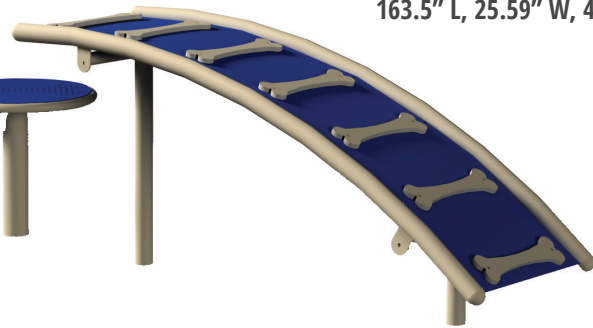

Classic Favorites

Stepping Cluster \$ 838.50
115.75" L, 15.94" W, 34" H

Starter Platform \$581.75
31.91" L, 37.91" W, 12" H

Tunnel Run \$942.50
43.31" L, 33" W, 41.14" H

Sky Crossing \$2,258.75
210.24" L, 17.24" W, 31.5" H

Teeter Totter \$819
95.06" L, 17.32" W, 21.06" H

Adventure Peak \$1,849.25
123.11" L, 17.24" W, 71.42" H

Innovative New Designs

Tug-Around \$913.25
34.92" L, 1.89" W, 47.52" H

Stepping Riser \$659.75
78.74" L, 12.6" W, 15.43" H

Ramp and Steps \$1,699.75
163.5" L, 25.59" W, 45.79" H

Choose from these color options

Blue

Green

Build Your Own Pet Park
ValetLiving.com/BYOP

Leash Post

\$302.25

22.95" L, 22.95" W,
39.37" H

6-foot Bench \$646.75

72" L, 26" W, 30.46" H

Hoop Jump \$497.25

54.72" L, 62.76" H

Pet Waste Station \$204.75

12.91" L, 10" W, 77.36" H

Rules Sign \$422.50

24" L, 4" W, 78" H