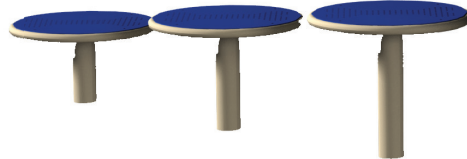

Canine Condo is like a mini dog park all wrapped up in one attractive fixture.

Perfect for small spaces or if you're just getting started.

# Classic Favorites

**Stepping Cluster \$1,290**  
115.75" L, 15.94" W, 34" H

**Starter Platform \$895**  
31.91" L, 37.91" W, 12" H

**Tunnel Run \$1,450**  
43.31" L, 33" W, 41.14" H

**Sky Crossing \$3,475**  
210.24" L, 17.24" W, 31.5" H

**Teeter Totter \$1,260**  
95.06" L, 17.32" W, 21.06" H

**Adventure Peak \$2,845**  
123.11" L, 17.24" W, 71.42" H

# Innovative New Designs

**Tug-Around \$1,405**  
34.92" L, 1.89" W, 47.52" H

**Ramp and Steps \$2,615**  
163.5" L, 25.59" W, 45.79" H

**Stepping Riser \$1,015**  
78.74" L, 12.6" W, 15.43" H

Choose from these color options