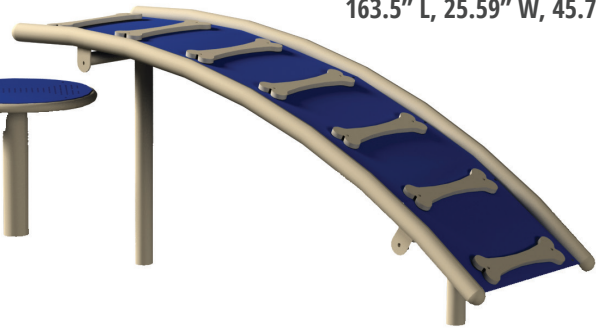

# Classic Favorites

**Stepping Cluster \$1,290**  
115.75" L, 15.94" W, 34" H

**Starter Platform \$895**  
31.91" L, 37.91" W, 12" H

**Tunnel Run \$1,450**  
43.31" L, 33" W, 41.14" H

**Sky Crossing \$3,475**  
210.24" L, 17.24" W, 31.5" H

**Teeter Totter \$1,260**  
95.06" L, 17.32" W, 21.06" H

**Adventure Peak \$2,845**  
123.11" L, 17.24" W, 71.42" H

# Innovative New Designs

**Tug-Around \$1,405**  
34.92" L, 1.89" W, 47.52" H

**Ramp and Steps \$2,615**  
163.5" L, 25.59" W, 45.79" H

**Stepping Riser \$1,015**  
78.74" L, 12.6" W, 15.43" H

Choose from these color options