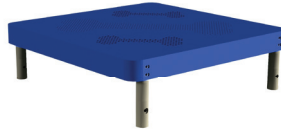

## Me and My Pal Bench \$2,560

Even outdoors, dogs like to spend time with their human best friends. Introducing the world's first bench designed for people and their canine buddies. Dogs can hop right up the steps and be close to the one they love. This will be a favorite in your next dog park.  
*(Green or blue)*  
**77.17" L, 33.25" W, 50.25" H**

# Classic Favorites

**Stepping Cluster \$1,290**  
115.75" L, 15.94" W, 34" H

**Starter Platform \$895**  
31.91" L, 37.91" W, 12" H

**Tunnel Run \$1,450**  
43.31" L, 33" W, 41.14" H

**Sky Crossing \$3,475**  
210.24" L, 17.24" W, 31.5" H