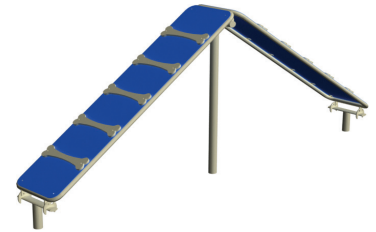

# Classic Favorites

**Stepping Cluster \$1,290**  
115.75" L, 15.94" W, 34" H

**Starter Platform \$895**  
31.91" L, 37.91" W, 12" H

**Tunnel Run \$1,450**  
43.31" L, 33" W, 41.14" H

**Sky Crossing \$3,475**  
210.24" L, 17.24" W, 31.5" H

**Teeter Totter \$1,260**  
95.06" L, 17.32" W, 21.06" H

**Adventure Peak \$2,845**  
123.11" L, 17.24" W, 71.42" H

# Innovative New Designs

**Tug-Around \$1,405**  
34.92" L, 1.89" W, 47.52" H

**Ramp and Steps \$2,615**  
163.5" L, 25.59" W, 45.79" H

**Stepping Riser \$1,015**  
78.74" L, 12.6" W, 15.43" H

Choose from these color options