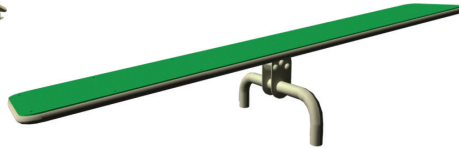

# Classic Favorites

**Stepping Cluster \$1,290**  
115.75" L, 15.94" W, 34" H

**Starter Platform \$895**  
31.91" L, 37.91" W, 12" H

**Tunnel Run \$1,450**  
43.31" L, 33" W, 41.14" H

**Sky Crossing \$3,475**  
210.24" L, 17.24" W, 31.5" H

**Teeter Totter \$1,260**  
95.06" L, 17.32" W, 21.06" H

**Adventure Peak \$2,845**  
123.11" L, 17.24" W, 71.42" H

# Innovative New Designs

**Tug-Around \$1,405**  
34.92" L, 1.89" W, 47.52" H

**Ramp and Steps \$2,615**  
163.5" L, 25.59" W, 45.79" H

**Stepping Riser \$1,015**  
78.74" L, 12.6" W, 15.43" H

Choose from these color options