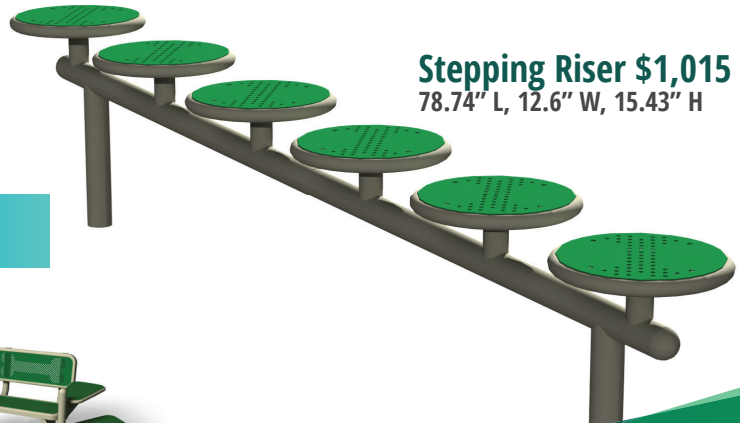

**Teeter Totter \$1,260**  
95.06" L, 17.32" W, 21.06" H

**Adventure Peak \$2,845**  
123.11" L, 17.24" W, 71.42" H

# Innovative New Designs

**Tug-Around \$1,405**  
34.92" L, 1.89" W, 47.52" H

**Ramp and Steps \$2,615**  
163.5" L, 25.59" W, 45.79" H

**Stepping Riser \$1,015**  
78.74" L, 12.6" W, 15.43" H

Choose from these color options

**Blue**

**Green**

Build Your Own Pet Park  
[ValetLiving.com/BYOP](http://ValetLiving.com/BYOP)

**Leash Post \$465**  
22.95" L, 22.95" W,  
39.37" H

**6-foot Bench \$995**  
72" L, 26" W, 30.46" H

**Hoop Jump \$765**  
54.72" L, 62.76" H