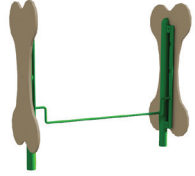

# Innovative New Designs

**Tug-Around \$1,405**  
34.92" L, 1.89" W, 47.52" H

**Ramp and Steps \$2,615**  
163.5" L, 25.59" W, 45.79" H

**Stepping Riser \$1,015**  
78.74" L, 12.6" W, 15.43" H

Choose from these color options

**Blue**

**Green**

Build Your Own Pet Park  
[ValetLiving.com/BYOP](http://ValetLiving.com/BYOP)

**Leash Post \$465**  
22.95" L, 22.95" W,  
39.37" H

**6-foot Bench \$995**  
72" L, 26" W, 30.46" H

**Hoop Jump \$765**  
54.72" L, 62.76" H

**Rules Sign \$650**  
24" L, 4" W, 78" H

**Adjustable Jump \$1,105**  
39.37" L, 26.85" W, 19.41" H

**Bone Bin  
Trash Container \$1,025**  
30" H, 22" Diameter

## Dog Park Kits

Big to small — great values in all!

**Designer Deluxe \$15,460**  
(9 pieces)

1,600-square feet

**Designer Series \$9,360** (6 pieces)

750-square feet

**The Essentials \$2,800** (4 pieces)

300-square feet