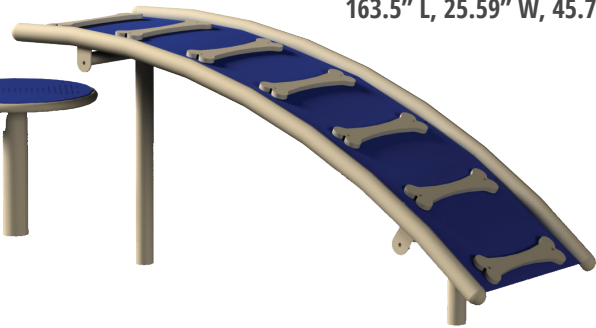

(Green or blue)
77.17" L, 33.25" W, 50.25" H

Classic Favorites

Stepping Cluster \$1,290
115.75" L, 15.94" W, 34" H

Starter Platform \$895
31.91" L, 37.91" W, 12" H

Tunnel Run \$1,450
43.31" L, 33" W, 41.14" H

Sky Crossing \$3,475
210.24" L, 17.24" W, 31.5" H

Teeter Totter \$1,260
95.06" L, 17.32" W, 21.06" H

Adventure Peak \$2,845
123.11" L, 17.24" W, 71.42" H

Innovative New Designs

Tug-Around \$1,405
34.92" L, 1.89" W, 47.52" H

Ramp and Steps \$2,615
163.5" L, 25.59" W, 45.79" H

Stepping Riser \$1,015
78.74" L, 12.6" W, 15.43" H

Choose from these color options

Blue

Green

Build Your Own Pet Park
ValetLiving.com/BYOP

Leash Post \$465
22.95" L, 22.95" W,
39.37" H

6-foot Bench \$995
72" L, 26" W, 30.46" H

Hoop Jump \$765
54.72" L, 62.76" H

Rules Sign \$650
24" L, 4" W, 78" H

Adjustable Jump \$1,105
39.37" L, 26.85" W, 19.41" H

**Bone Bin
Trash Container \$1,025**
30" H, 22" Diameter