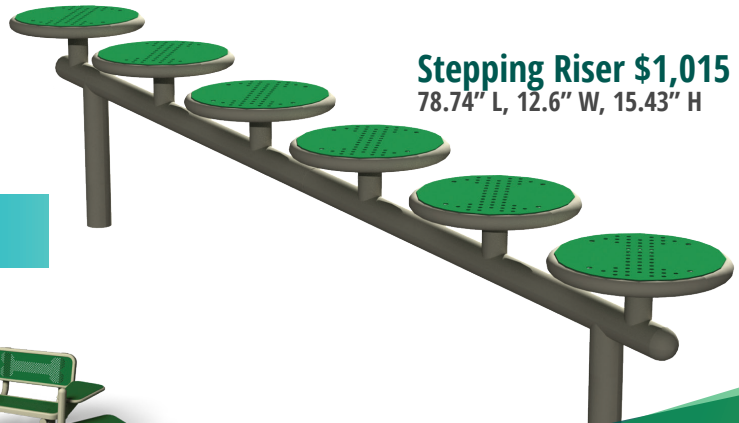

(Green or blue)
77.17" L, 33.25" W, 50.25" H

Classic Favorites

Stepping Cluster \$1,290
115.75" L, 15.94" W, 34" H

Starter Platform \$895
31.91" L, 37.91" W, 12" H

Tunnel Run \$1,450
43.31" L, 33" W, 41.14" H

Sky Crossing \$3,475
210.24" L, 17.24" W, 31.5" H

Teeter Totter \$1,260
95.06" L, 17.32" W, 21.06" H

Adventure Peak \$2,845
123.11" L, 17.24" W, 71.42" H

Innovative New Designs

Tug-Around \$1,405
34.92" L, 1.89" W, 47.52" H

Ramp and Steps \$2,615
163.5" L, 25.59" W, 45.79" H

Stepping Riser \$1,015
78.74" L, 12.6" W, 15.43" H

Choose from these color options

Blue

Green

Build Your Own Pet Park
ValetLiving.com/BYOP

Leash Post \$465
22.95" L, 22.95" W,
39.37" H