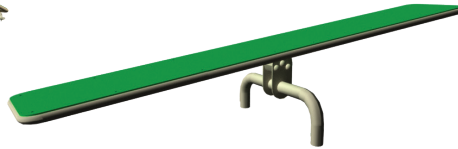

(Green or blue)
77.17" L, 33.25" W, 50.25" H

Classic Favorites

Stepping Cluster \$1,290
115.75" L, 15.94" W, 34" H

Starter Platform \$895
31.91" L, 37.91" W, 12" H

Tunnel Run \$1,450
43.31" L, 33" W, 41.14" H

Sky Crossing \$3,475
210.24" L, 17.24" W, 31.5" H

Teeter Totter \$1,260
95.06" L, 17.32" W, 21.06" H

Adventure Peak \$2,845
123.11" L, 17.24" W, 71.42" H

Innovative New Designs

Tug-Around \$1,405
34.92" L, 1.89" W, 47.52" H