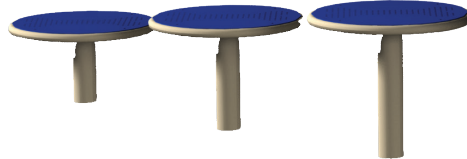

(Green or blue)
77.17" L, 33.25" W, 50.25" H

Classic Favorites

Stepping Cluster \$1,290
115.75" L, 15.94" W, 34" H

Starter Platform \$895
31.91" L, 37.91" W, 12" H

Tunnel Run \$1,450
43.31" L, 33" W, 41.14" H

Sky Crossing \$3,475
210.24" L, 17.24" W, 31.5" H

Teeter Totter \$1,260
95.06" L, 17.32" W, 21.06" H

Adventure Peak \$2,845
123.11" L, 17.24" W, 71.42" H

Innovative New Designs

Tug-Around \$1,405
34.92" L, 1.89" W, 47.52" H

Ramp and Steps \$2,615
163.5" L, 25.59" W, 45.79" H

Stepping Riser \$1,015
78.74" L, 12.6" W, 15.43" H

Choose from these color options

Blue

Green

Build Your Own Pet Park
ValetLiving.com/BYOP

Leash Post \$465
22.95" L, 22.95" W,
39.37" H

6-foot Bench \$995
72" L, 26" W, 30.46" H

Hoop Jump \$765
54.72" L, 62.76" H

Rules Sign \$650
24" L, 4" W, 78" H

Adjustable Jump \$1,105
39.37" L, 26.85" W, 19.41" H

**Bone Bin
Trash Container \$1,025**
30" H, 22" Diameter