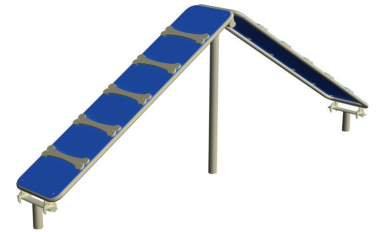

(Green or blue)
77.17" L, 33.25" W, 50.25" H

Classic Favorites

Stepping Cluster \$1,290
115.75" L, 15.94" W, 34" H

Starter Platform \$895
31.91" L, 37.91" W, 12" H

Tunnel Run \$1,450
43.31" L, 33" W, 41.14" H

Sky Crossing \$3,475
210.24" L, 17.24" W, 31.5" H

Teeter Totter \$1,260
95.06" L, 17.32" W, 21.06" H

Adventure Peak \$2,845
123.11" L, 17.24" W, 71.42" H

Innovative New Designs

Tug-Around \$1,405
34.92" L, 1.89" W, 47.52" H

Ramp and Steps \$2,615
163.5" L, 25.59" W, 45.79" H

Stepping Riser \$1,015
78.74" L, 12.6" W, 15.43" H

Choose from these color options

Blue

Green

Build Your Own Pet Park
ValetLiving.com/BYOP

Leash Post \$465
22.95" L, 22.95" W,
39.37" H